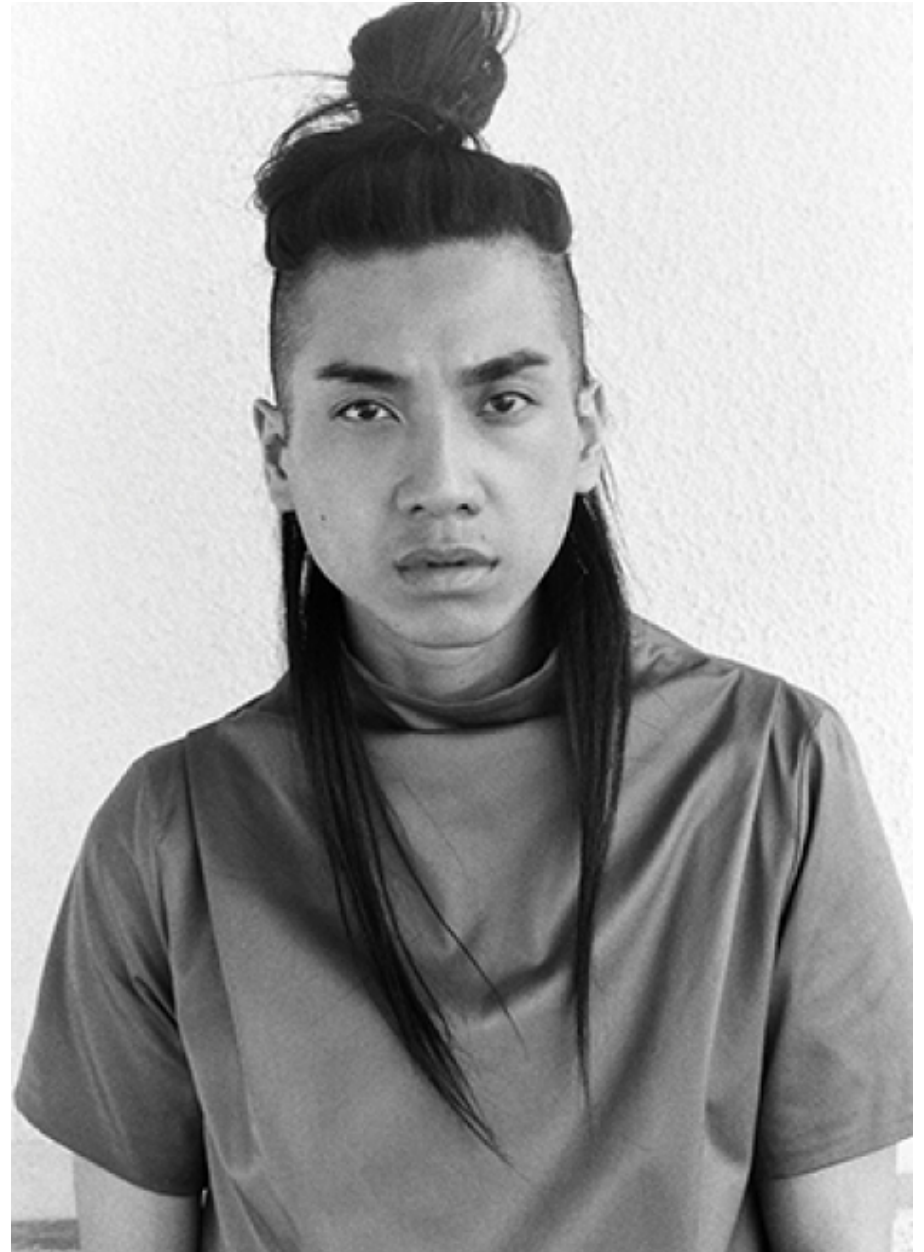

BYRDI

VIVA
models

Height: 179 cm [5' 87"] | B/W/H: 84 72 90 [33" 28" 35"] | Size: 48 | Shoes: 42 | Hair: black | Eyes: brown

BYRDI

Height: 179 cm [5' 87"] | B/W/H: 84 72 90 [33" 28" 35"] | Size: 48 | Shoes: 42 | Hair: black | Eyes: brown

BYRDI

Height: 179 cm [5' 87"] | B/W/H: 84 72 90 [33" 28" 35"] | Size: 48 | Shoes: 42 | Hair: black | Eyes: brown

BYRDI

Height: 179 cm [5' 87"] | B/W/H: 84 72 90 [33" 28" 35"] | Size: 48 | Shoes: 42 | Hair: black | Eyes: brown