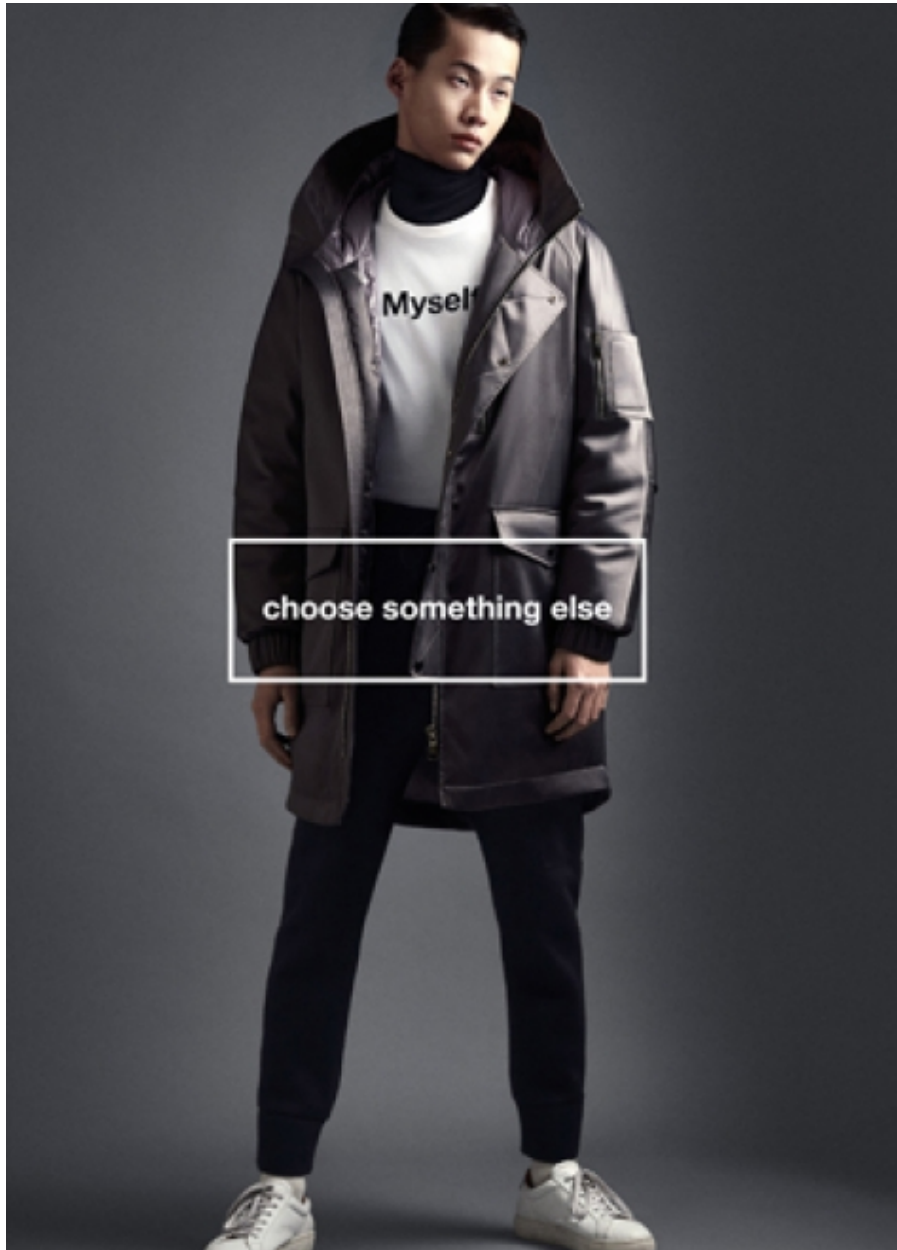

WANG CHENMING

Height: 188 cm [6' 17"] | B/W/H: 92 73 91 [36" 29" 36"] | Size: -- | Shoes: 43 | Hair: black | Eyes: brown