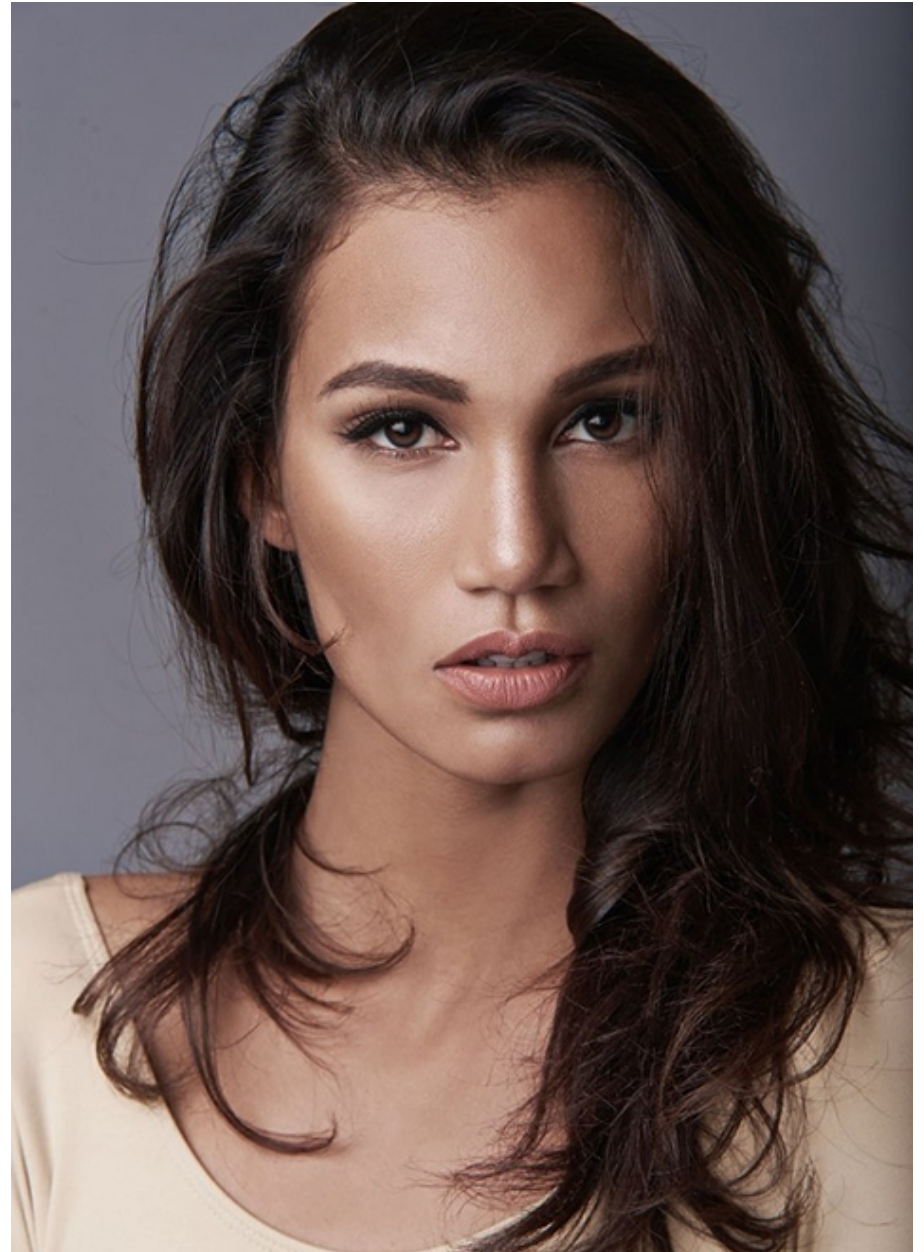

CHANTAL KAMMERMANN

VIVA
models

Height: 180 cm [5' 91"] | B/W/H: 86 63 93 [34" 25" 37"] | Size: 36 | Shoes: 41 | Hair: brown | Eyes: brown

CHANTAL KAMMERMANN

Height: 180 cm [5' 91"] | B/W/H: 86 63 93 [34" 25" 37"] | Size: 36 | Shoes: 41 | Hair: brown | Eyes: brown

CHANTAL KAMMERMANN

Height: 180 cm [5' 91"] | B/W/H: 86 63 93 [34" 25" 37"] | Size: 36 | Shoes: 41 | Hair: brown | Eyes: brown

CHANTAL KAMMERMANN

Height: 180 cm [5' 91"] | B/W/H: 86 63 93 [34" 25" 37"] | Size: 36 | Shoes: 41 | Hair: brown | Eyes: brown