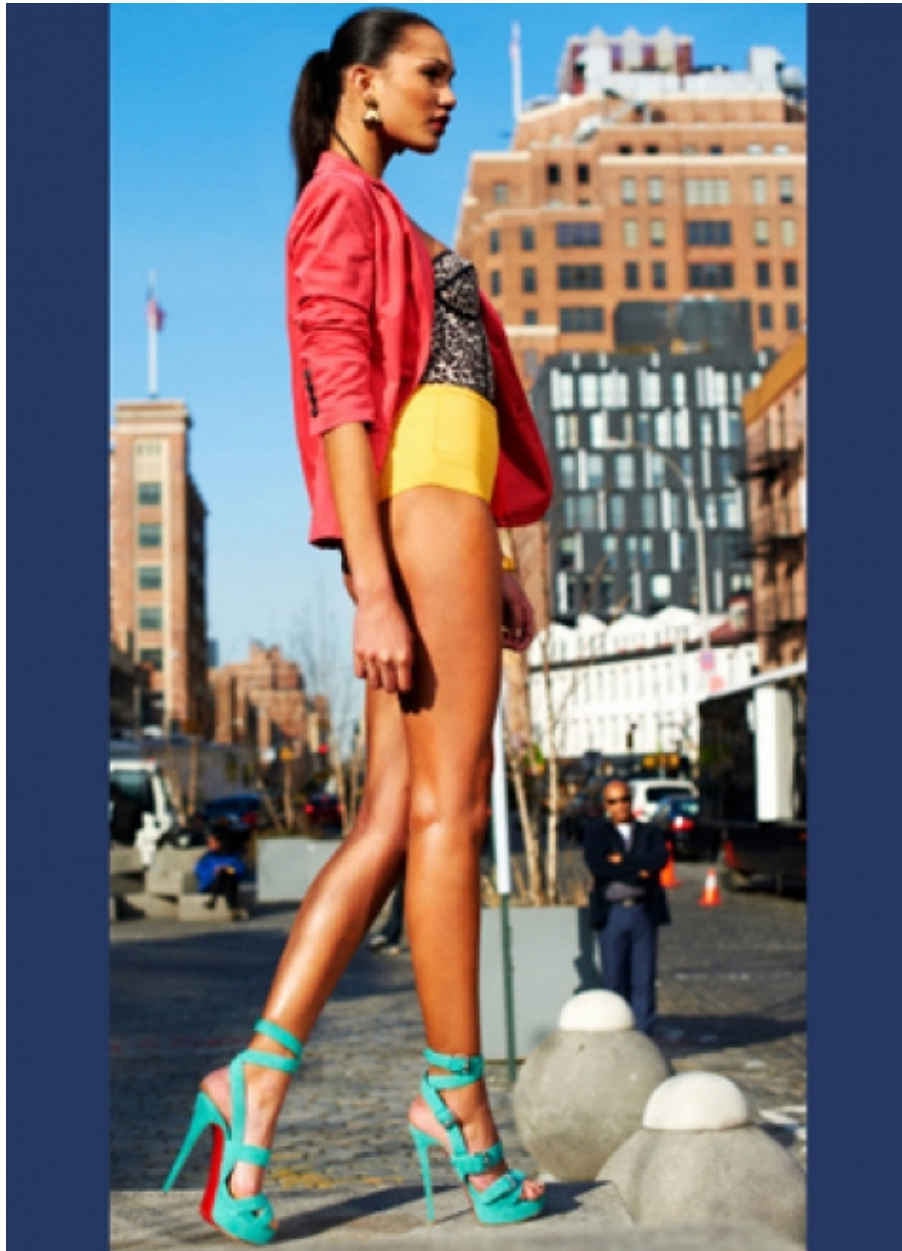

CHANTAL KAMMERMANN

Height: 180 cm [5' 91"] | B/W/H: 86 63 93 [34" 25" 37"] | Size: 36 | Shoes: 41 | Hair: brown | Eyes: brown