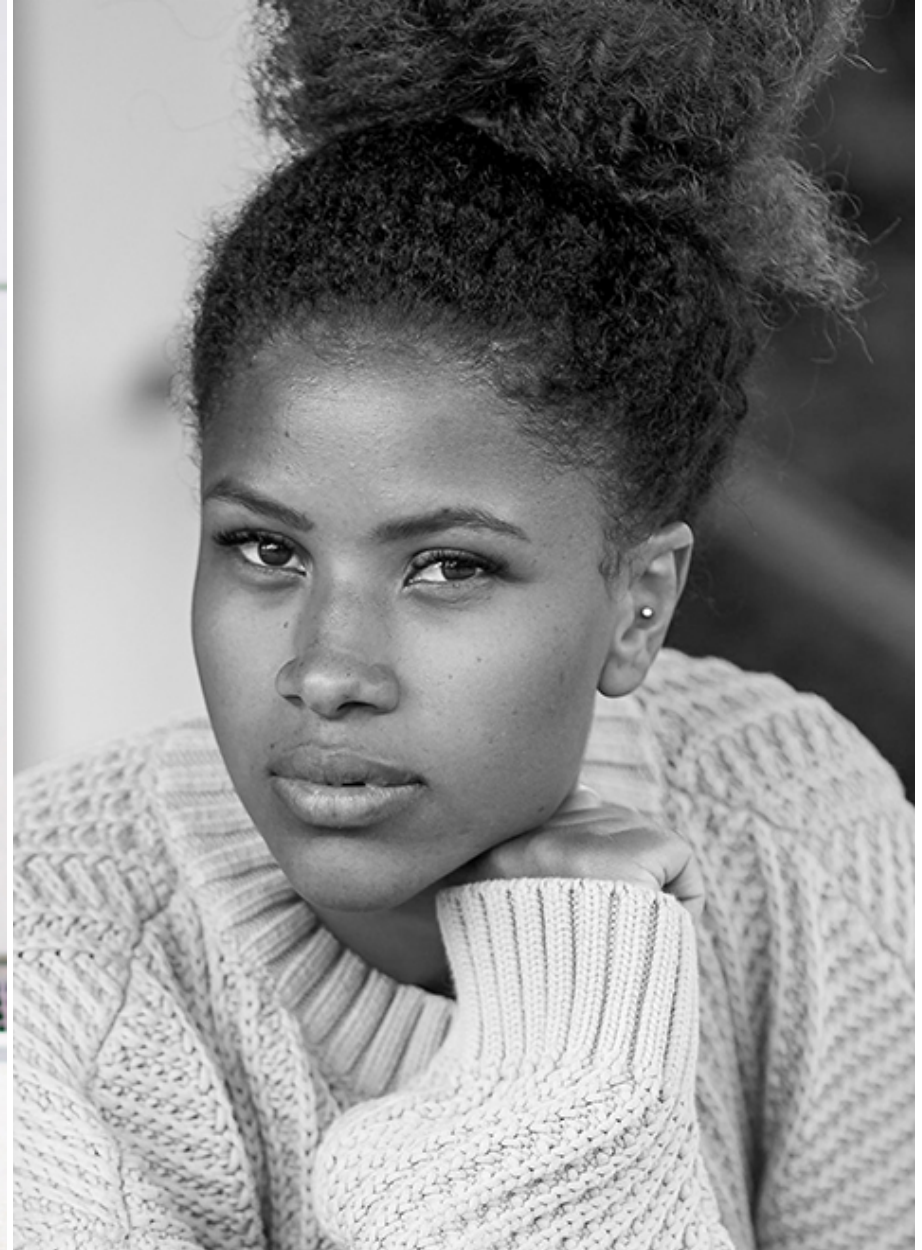

ELIANA

VIVA
models

Height: 172 cm [5' 64"] | B/W/H: 90 74 93 [35" 29" 37"] | Size: 38 | Shoes: 38 | Hair: brown | Eyes: brown

ELIANA

Height: 172 cm [5' 64"] | B/W/H: 90 74 93 [35" 29" 37"] | Size: 38 | Shoes: 38 | Hair: brown | Eyes: brown

ELIANA

Height: 172 cm [5' 64"] | B/W/H: 90 74 93 [35" 29" 37"] | Size: 38 | Shoes: 38 | Hair: brown | Eyes: brown

ELIANA

Height: 172 cm [5' 64"] | B/W/H: 90 74 93 [35" 29" 37"] | Size: 38 | Shoes: 38 | Hair: brown | Eyes: brown

ELIANA

Height: 172 cm [5' 64"] | B/W/H: 90 74 93 [35" 29" 37"] | Size: 38 | Shoes: 38 | Hair: brown | Eyes: brown