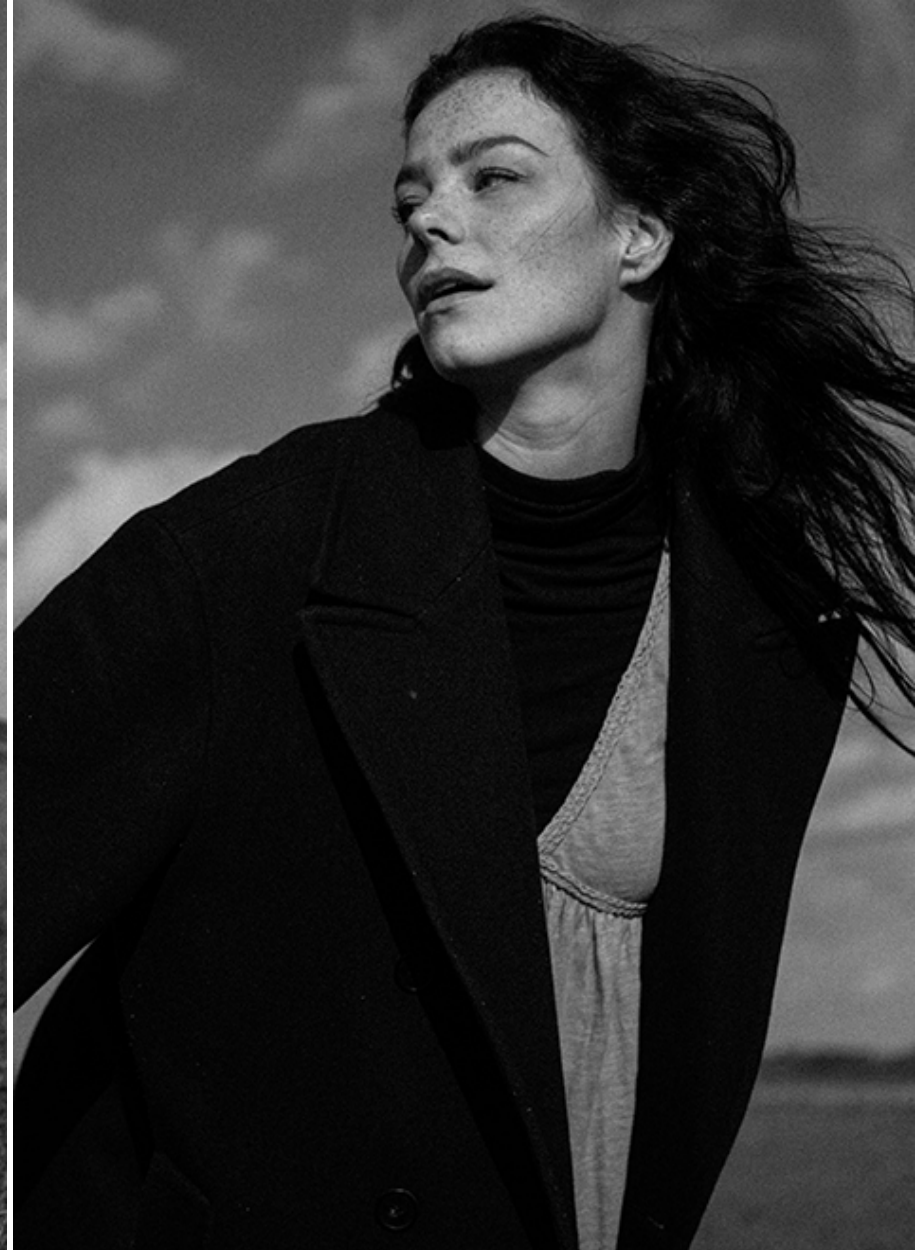

# EMILIA S

**VIVA**  
models

Height: 169 cm [5' 54"] | B/W/H: 85 69 95 [33" 27" 37"] | Size: 36 | Shoes: 38 | Hair: black | Eyes: blue

# EMILIA S

Height: 169 cm [5' 54"] | B/W/H: 85 69 95 [33" 27" 37"] | Size: 36 | Shoes: 38 | Hair: black | Eyes: blue