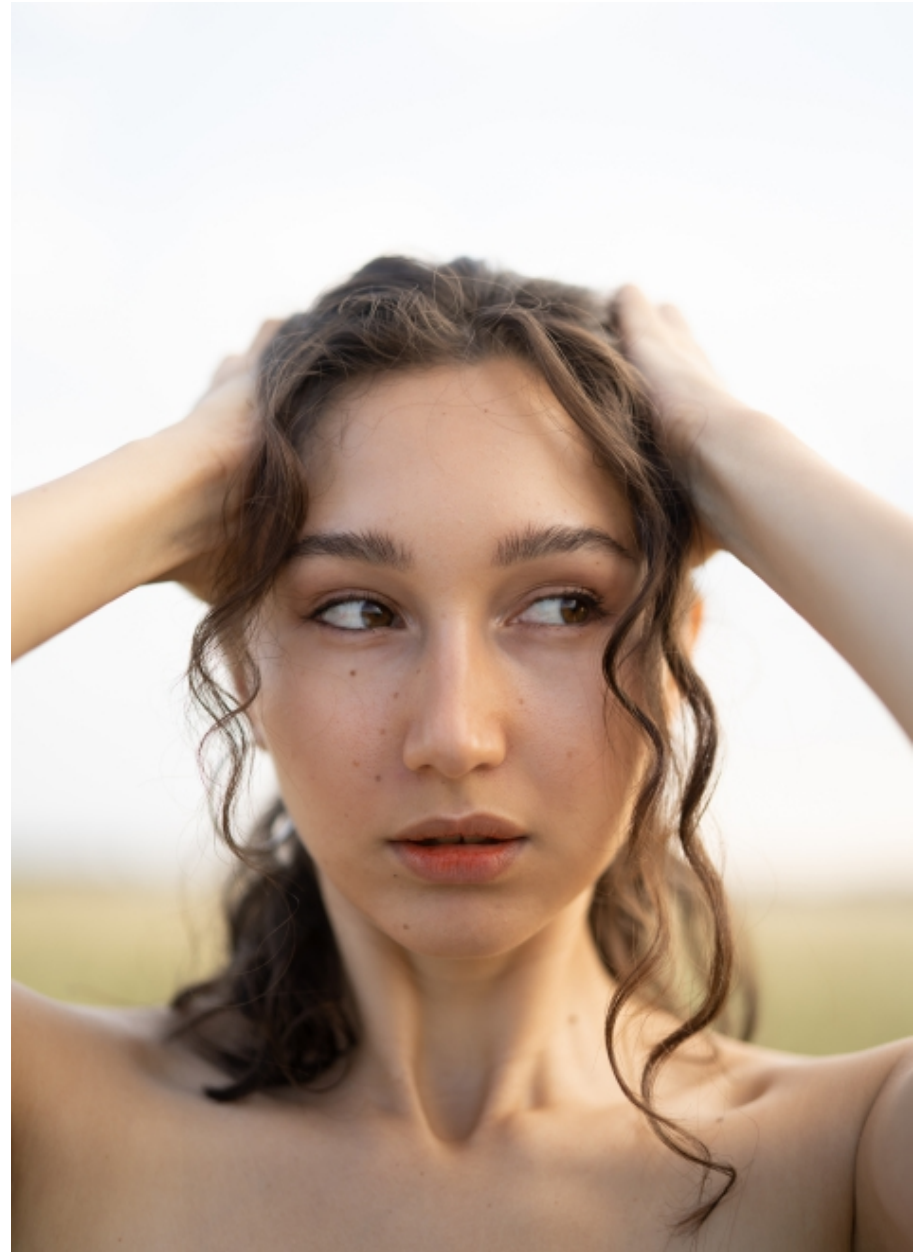

DIANA BACH

VIVA
m o d e l s

Height: 178 cm [5' 84"] | B/W/H: 87 70 95 [34" 28" 37"] | Size: 36 | Shoes: 40 | Hair: brown | Eyes: brown

DIANA BACH

Height: 178 cm [5' 84"] | B/W/H: 87 70 95 [34" 28" 37"] | Size: 36 | Shoes: 40 | Hair: brown | Eyes: brown

DIANA BACH

Height: 178 cm [5' 84"] | B/W/H: 87 70 95 [34" 28" 37"] | Size: 36 | Shoes: 40 | Hair: brown | Eyes: brown

DIANA BACH

Height: 178 cm [5' 84"] | B/W/H: 87 70 95 [34" 28" 37"] | Size: 36 | Shoes: 40 | Hair: brown | Eyes: brown