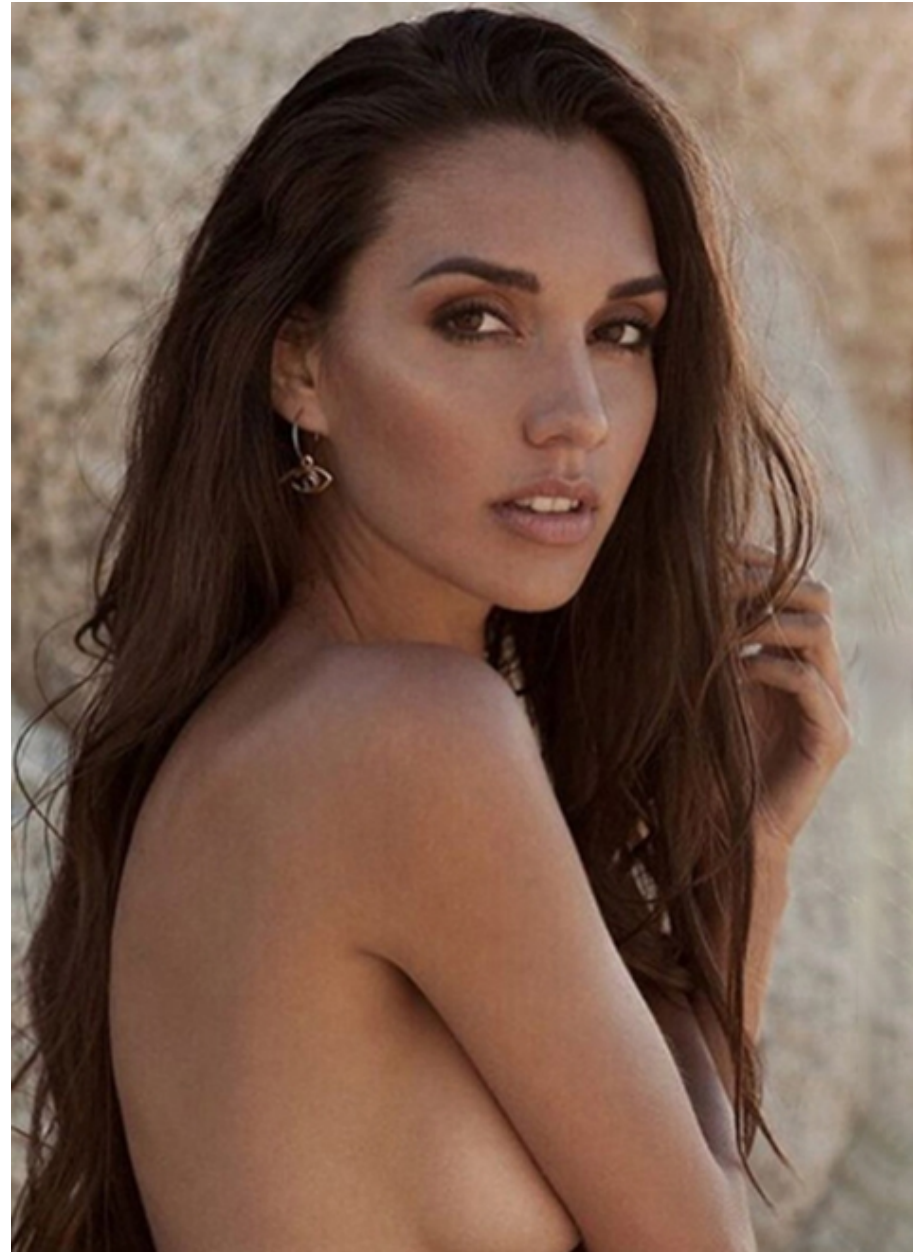

DORA MOLINA

VIVA
m o d e l s

Height: 172 cm [5' 64"] | B/W/H: 84 60 88 [33" 24" 35"] | Size: 34/36 | Shoes: 38 | Hair: brown | Eyes: brown

DORA MOLINA

Height: 172 cm [5' 64"] | B/W/H: 84 60 88 [33" 24" 35"] | Size: 34/36 | Shoes: 38 | Hair: brown | Eyes: brown

DORA MOLINA

Height: 172 cm [5' 64"] | B/W/H: 84 60 88 [33" 24" 35"] | Size: 34/36 | Shoes: 38 | Hair: brown | Eyes: brown

DORA MOLINA

Height: 172 cm [5' 64"] | B/W/H: 84 60 88 [33" 24" 35"] | Size: 34/36 | Shoes: 38 | Hair: brown | Eyes: brown