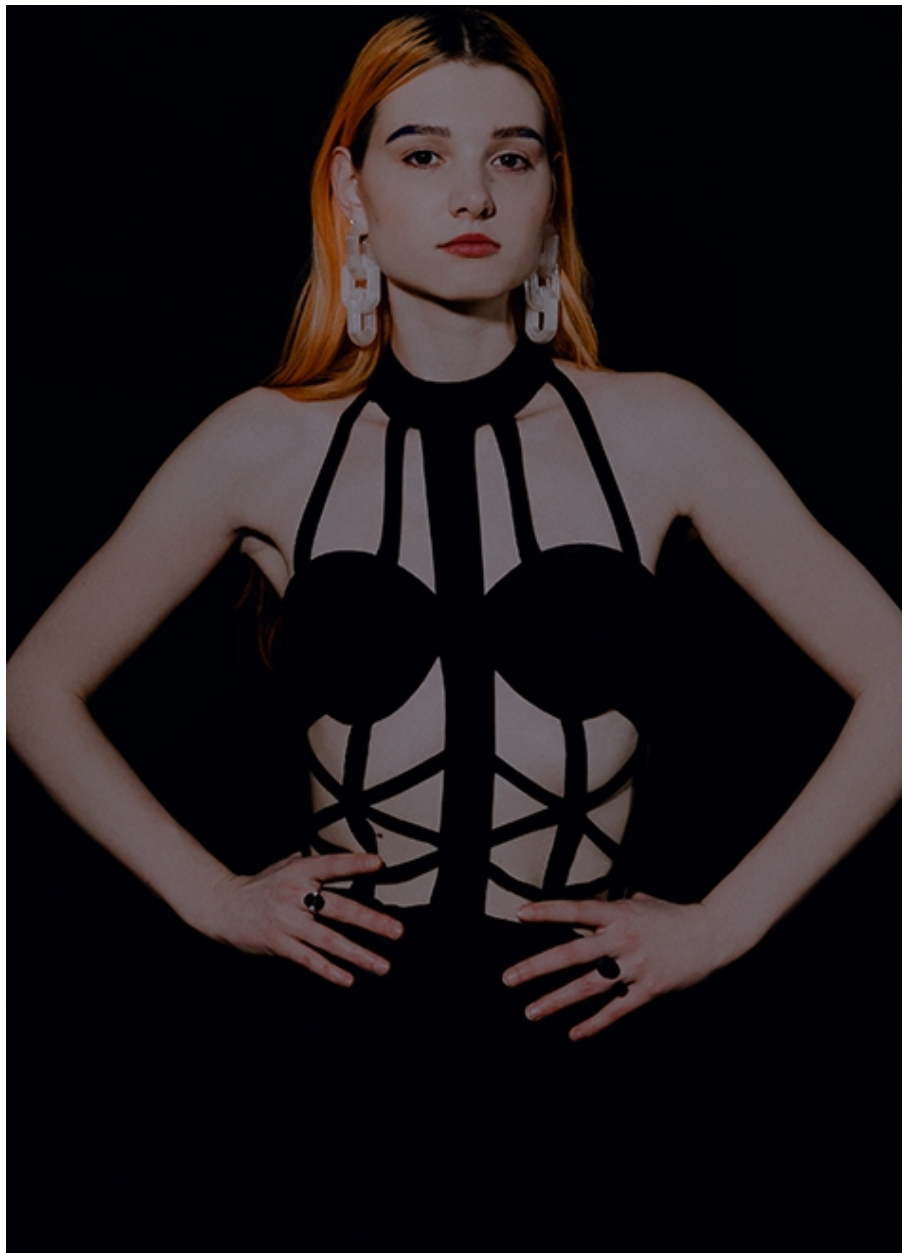

ANNA MAASER

Height: 174 cm [5' 71"] | B/W/H: 85 65 86 [33" 26" 34"] | Size: 34 | Shoes: 39 | Hair: red | Eyes: green-brown