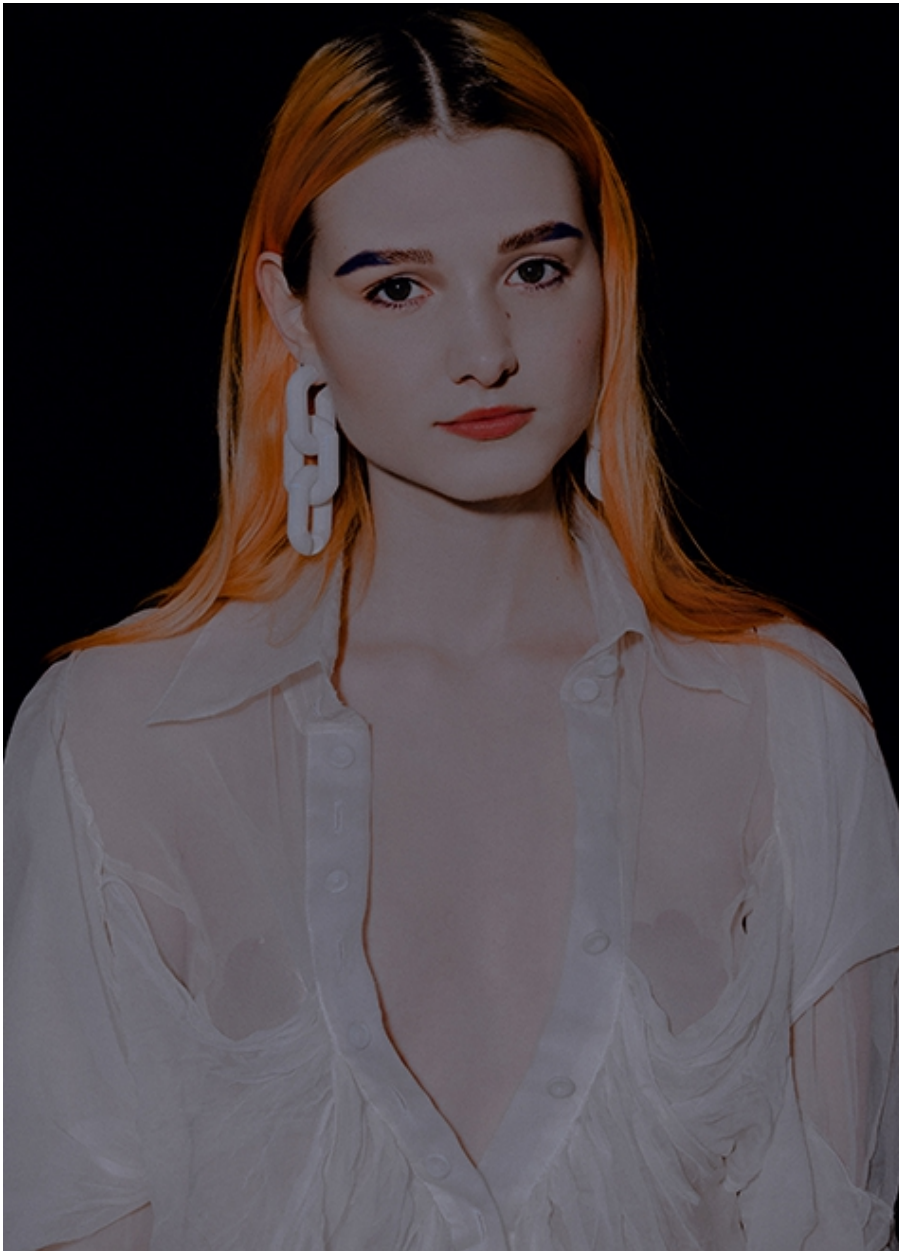

# ANNA MAASER

VIVA  
models

Height: 174 cm [5' 71"] | B/W/H: 85 65 86 [33" 26" 34"] | Size: 34 | Shoes: 39 | Hair: red | Eyes: green-brown

# ANNA MAASER

Height: 174 cm [5' 71"] | B/W/H: 85 65 86 [33" 26" 34"] | Size: 34 | Shoes: 39 | Hair: red | Eyes: green-brown