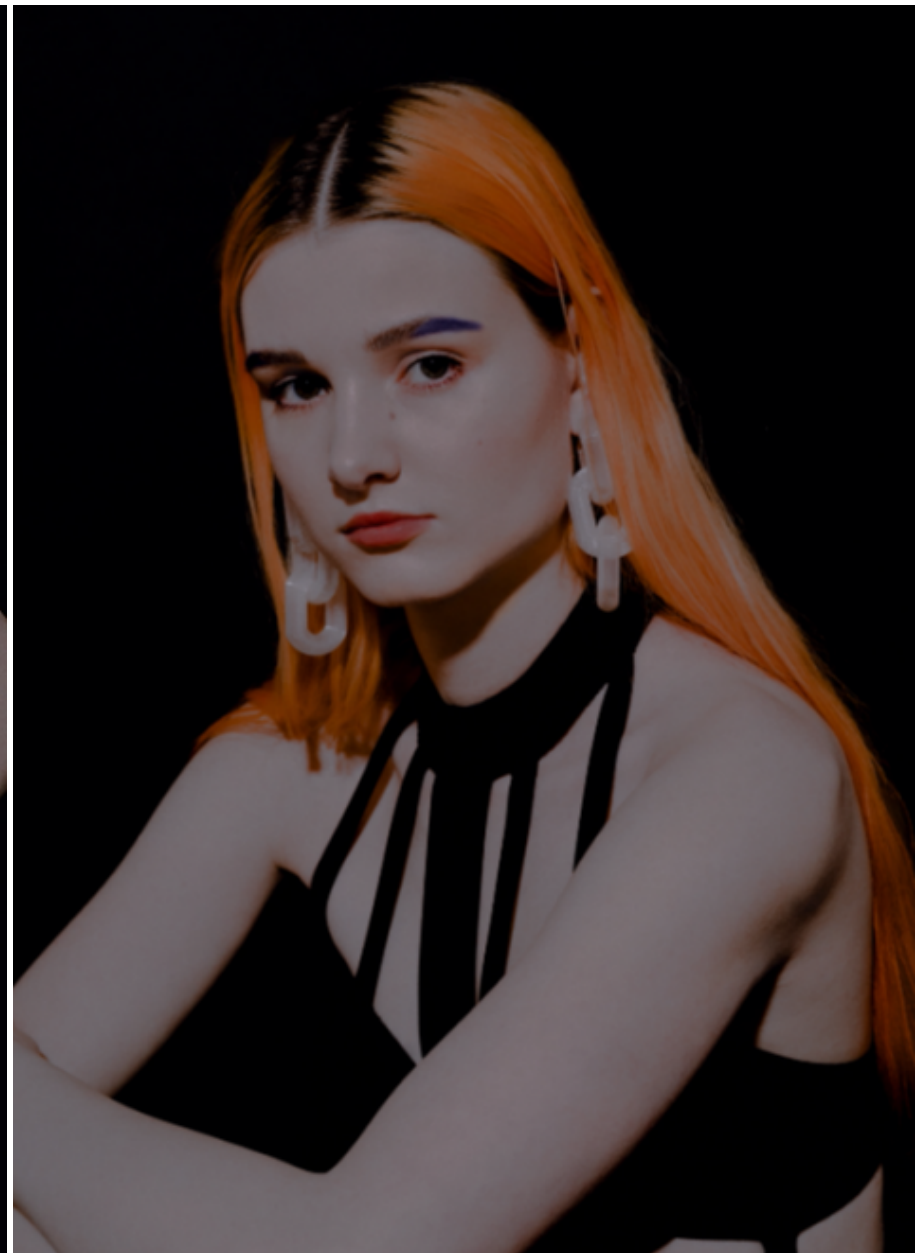

ANNA MAASER

Height: 174 cm [5' 71"] | B/W/H: 85 65 86 [33" 26" 34"] | Size: 34 | Shoes: 39 | Hair: red | Eyes: green-brown