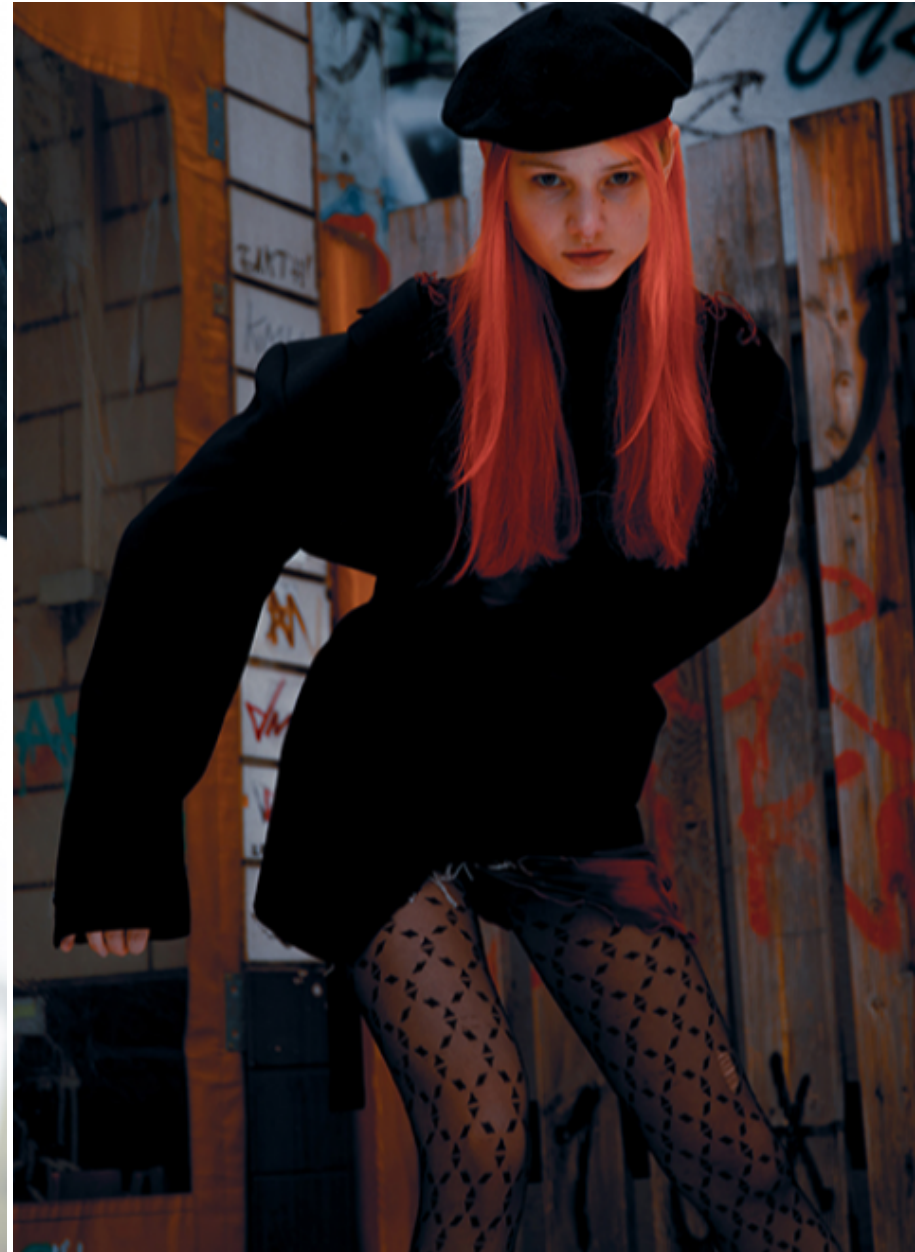

ANNA MAASER

Height: 174 cm [5' 71"] | B/W/H: 85 65 86 [33" 26" 34"] | Size: 34 | Shoes: 39 | Hair: red | Eyes: green-brown