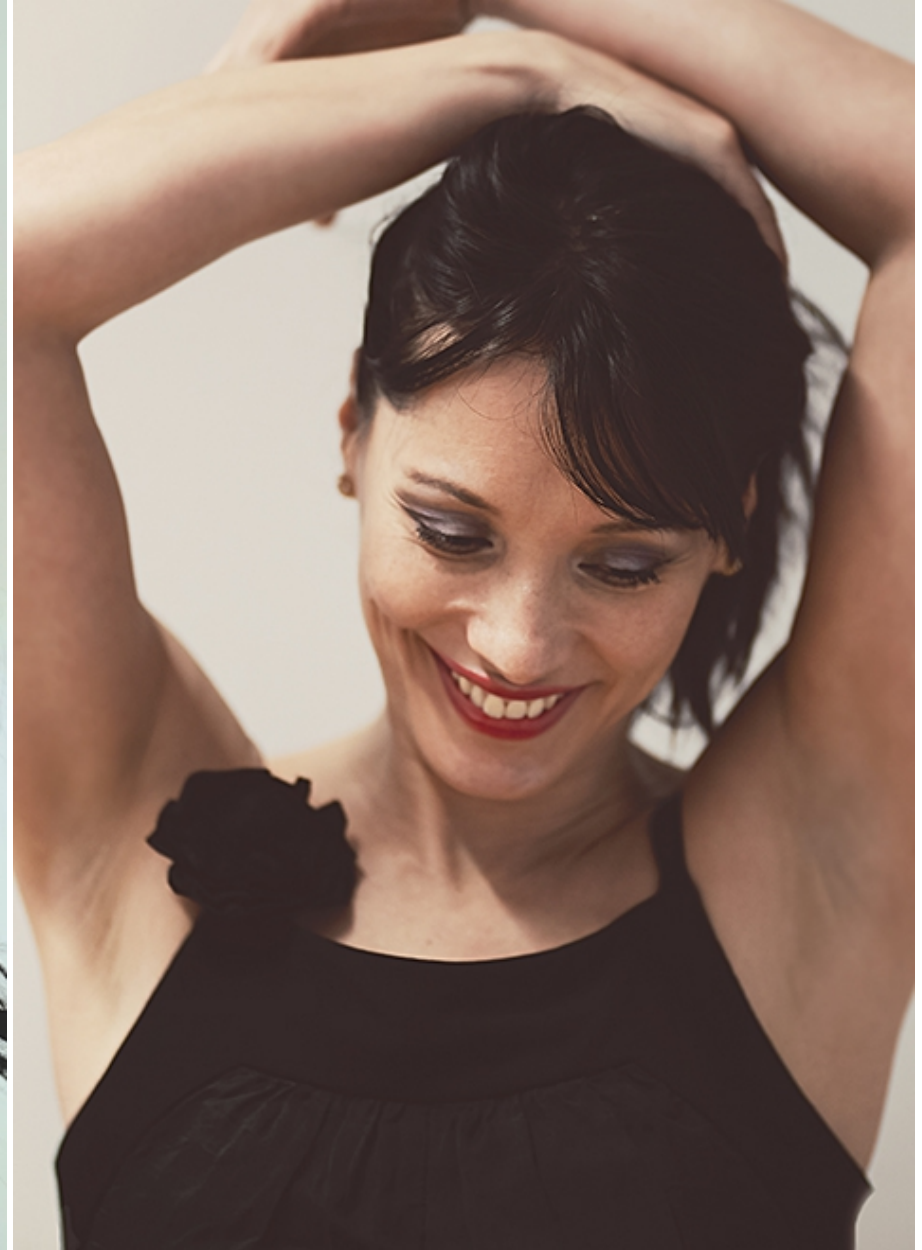

KIM B

VIVA
models

Height: 168 cm [5' 51"] | B/W/H: 88 72 96 [35" 28" 38" 0"] | Size: 36 | Shoes: 38 | Hair: brown | Eyes: brown

KIM B

Height: 168 cm [5' 51"] | B/W/H: 88 72 96 [35" 28" 38" 0"] | Size: 36 | Shoes: 38 | Hair: brown | Eyes: brown

KIM B

Height: 168 cm [5' 51"] | B/W/H: 88 72 96 [35" 28" 38" 0"] | Size: 36 | Shoes: 38 | Hair: brown | Eyes: brown

KIM B

Height: 168 cm [5' 51"] | B/W/H: 88 72 96 [35" 28" 38" 0"] | Size: 36 | Shoes: 38 | Hair: brown | Eyes: brown