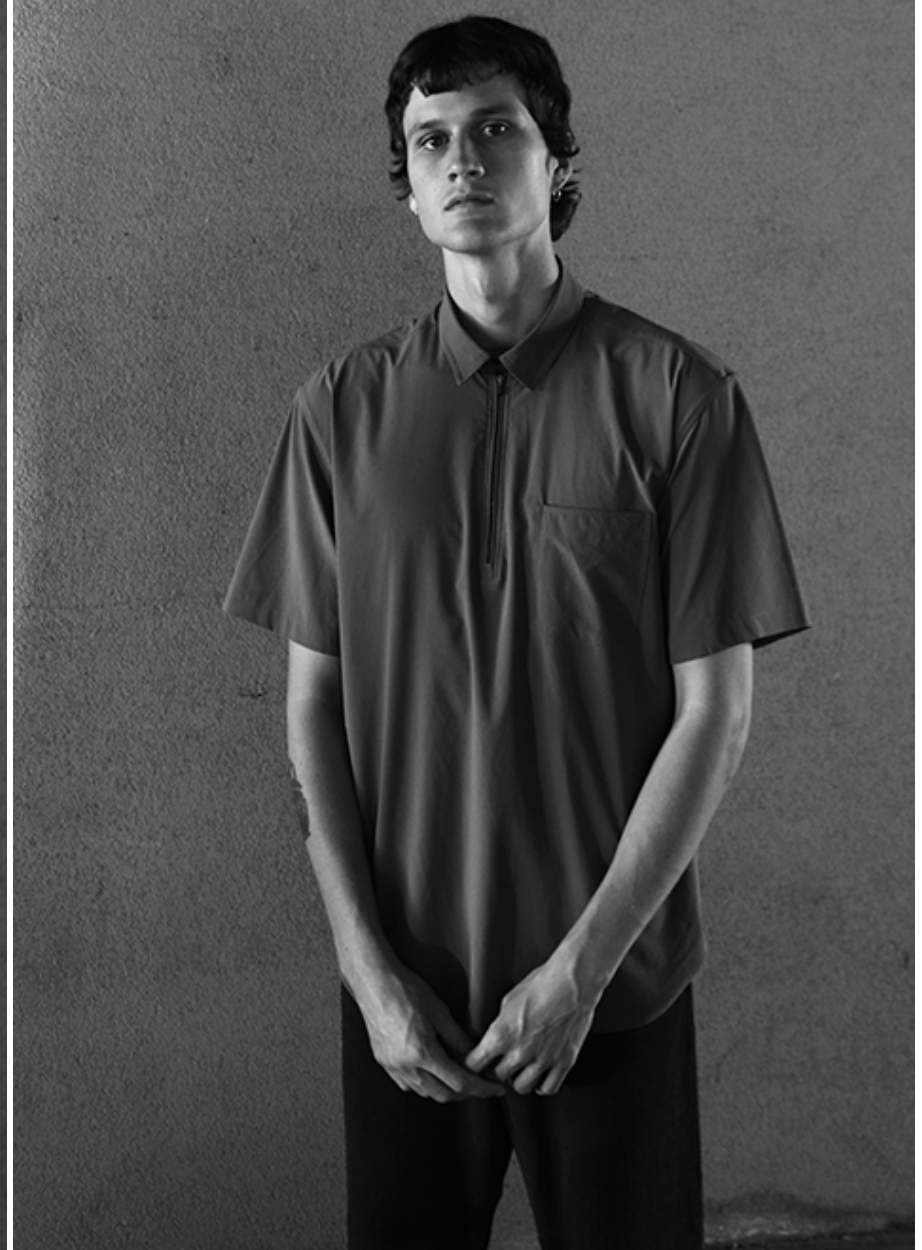

KEVIN KIMMIG

Height: 194 cm [6' 36"] | B/W/H: 101 83 101 [40" 33" 40"] | Size: 50/52 | Shoes: 45 | Hair: blond | Eyes: green