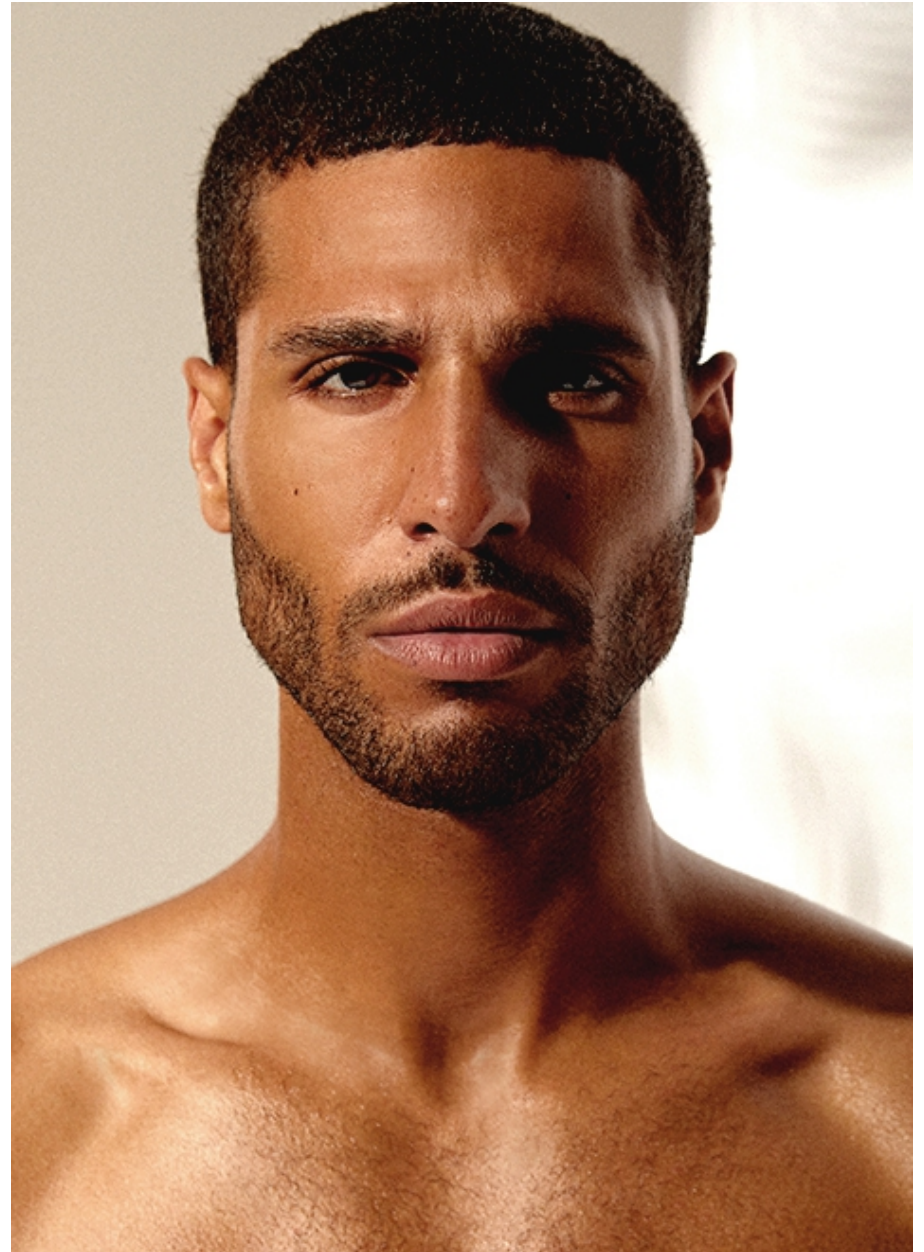

DAVID TAYLOR

VIVA
m o d e l s

Height: 191 cm [6' 27"] | B/W/H: 100 83 100 [39" 33" 39"] | Size: 52 | Shoes: 46 | Hair: brown | Eyes: brown

DAVID TAYLOR

Height: 191 cm [6' 27"] | B/W/H: 100 83 100 [39" 33" 39"] | Size: 52 | Shoes: 46 | Hair: brown | Eyes: brown

DAVID TAYLOR

Height: 191 cm [6' 27"] | B/W/H: 100 83 100 [39" 33" 39"] | Size: 52 | Shoes: 46 | Hair: brown | Eyes: brown

DAVID TAYLOR

Height: 191 cm [6' 27"] | B/W/H: 100 83 100 [39" 33" 39"] | Size: 52 | Shoes: 46 | Hair: brown | Eyes: brown