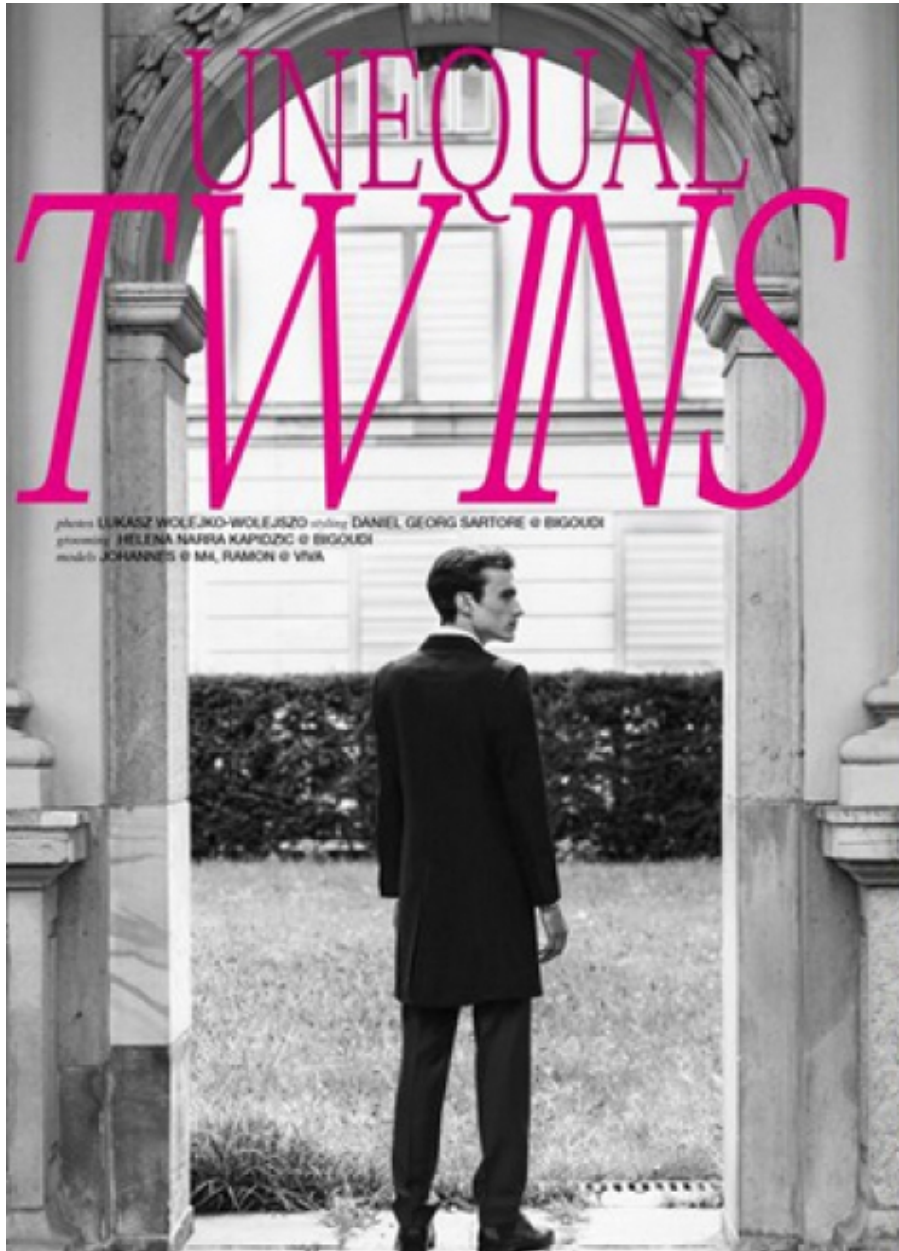

RAMON VON ROON

Height: 187 cm [6' 14"] | B/W/H: 95 84 95 [37" 33" 37"] | Size: 48/50 | Shoes: 45 | Hair: brown | Eyes: green-brown