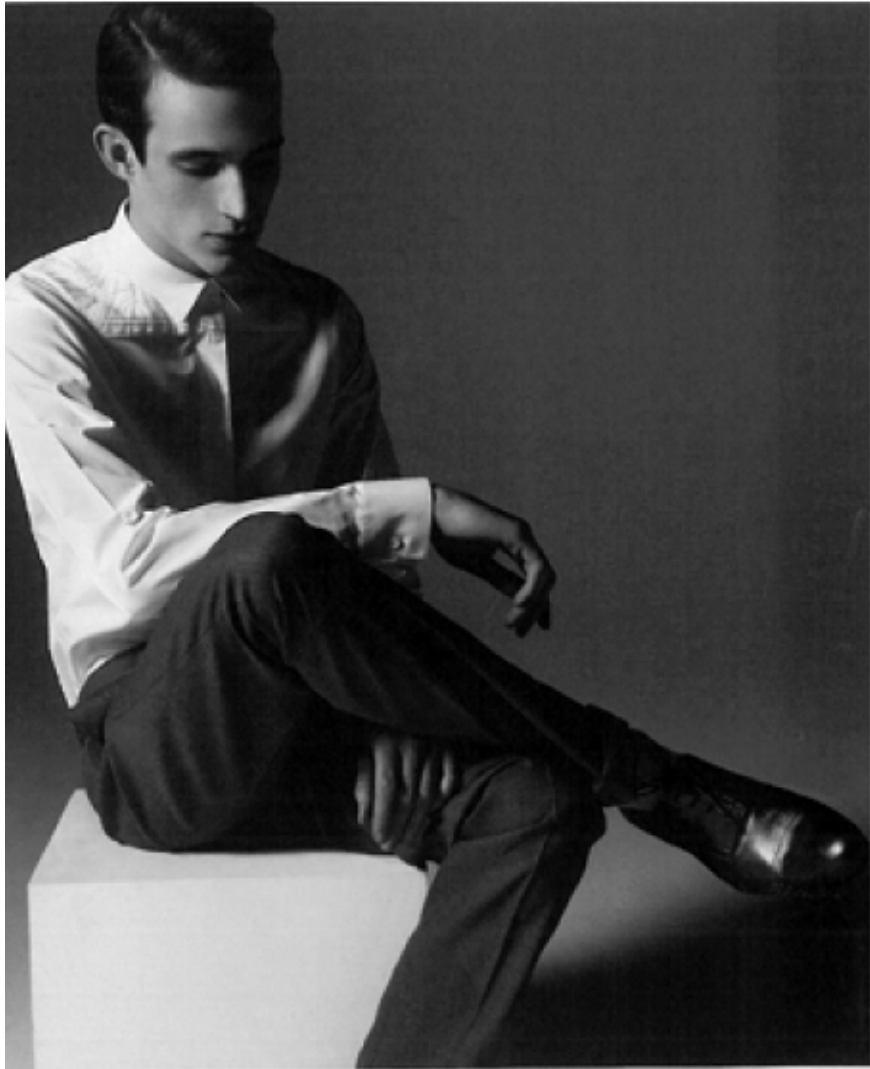

RAMON VON ROON

Chemise et pantalon Dior Homme,
chaussures Prada.