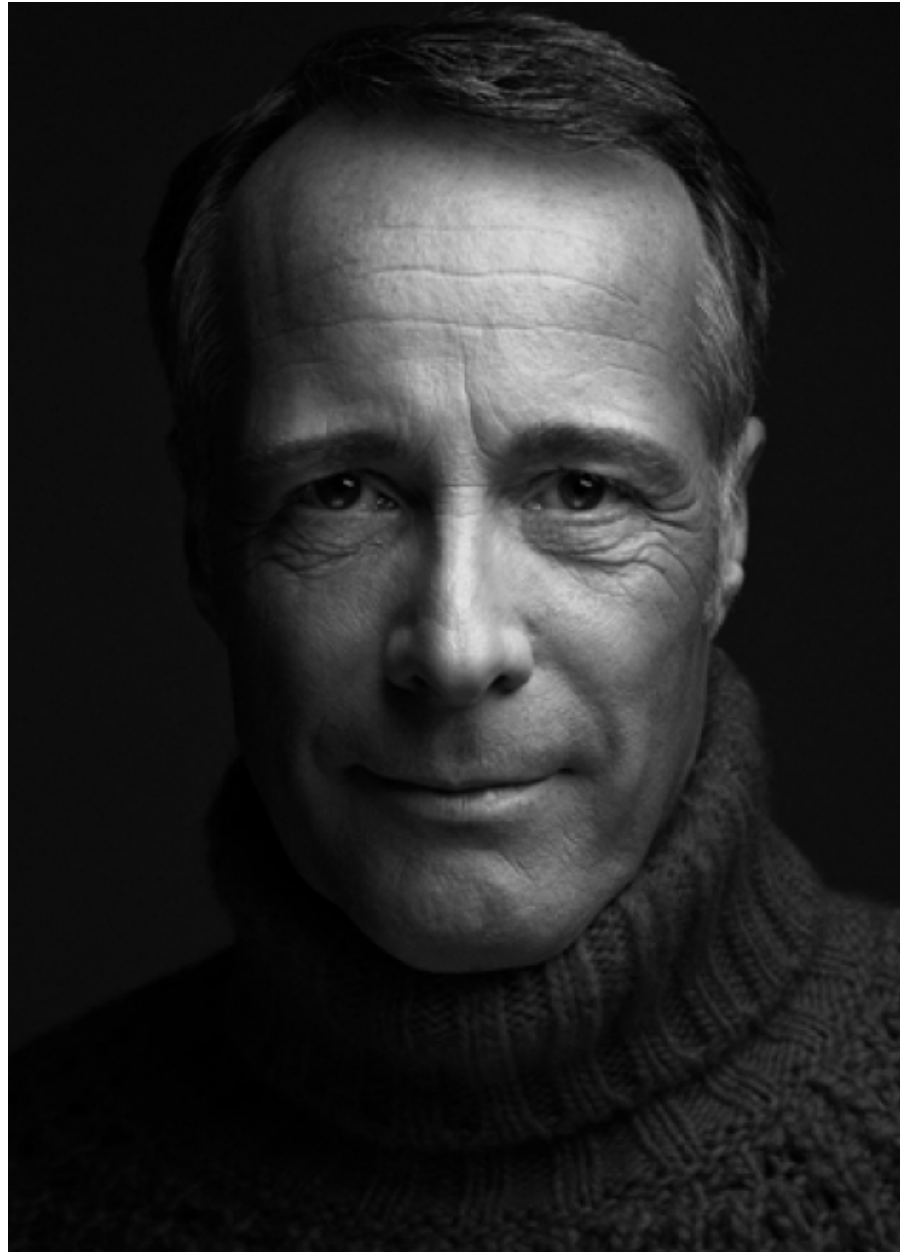

BURKHARD HEYL

Height: 180 cm [5' 91"] | B/W/H: 108 109 107 [43" 43" 42"] | Size: 50/52 | Shoes: 43 | Hair: Salt 'n Pepper | Eyes: brown