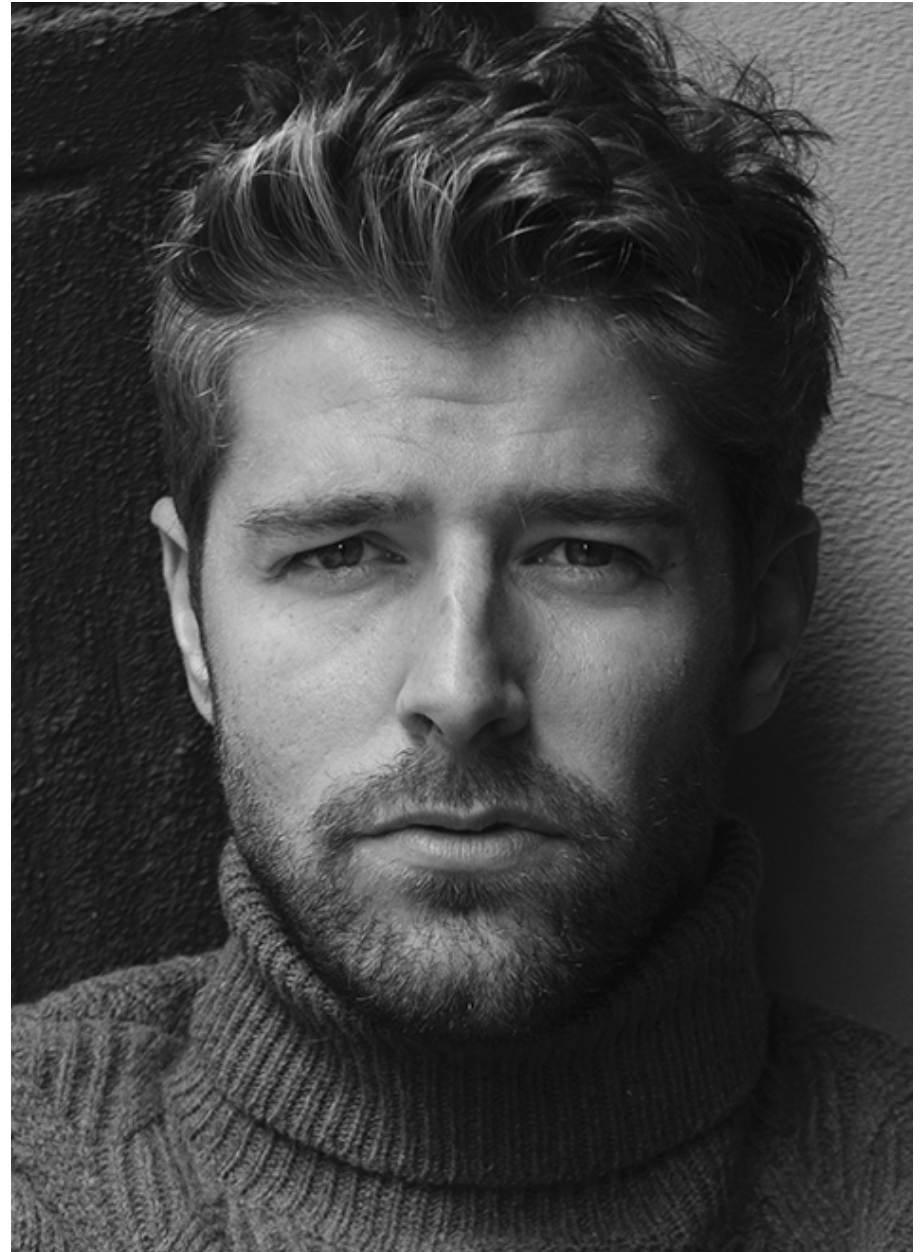

TUUR ROELS

VIVA
models

Height: 184 cm [6' 04"] | B/W/H: 100 83 104 [39" 33" 41"] | Size: 52 | Shoes: 45 | Hair: blond | Eyes: blue-grey

TUUR ROELS

Height: 184 cm [6' 04"] | B/W/H: 100 83 104 [39" 33" 41"] | Size: 52 | Shoes: 45 | Hair: blond | Eyes: blue-grey

TUUR ROELS

Height: 184 cm [6' 04"] | B/W/H: 100 83 104 [39" 33" 41"] | Size: 52 | Shoes: 45 | Hair: blond | Eyes: blue-grey

TUUR ROELS

Height: 184 cm [6' 04"] | B/W/H: 100 83 104 [39" 33" 41"] | Size: 52 | Shoes: 45 | Hair: blond | Eyes: blue-grey

TUUR ROELS

Height: 184 cm [6' 04"] | B/W/H: 100 83 104 [39" 33" 41"] | Size: 52 | Shoes: 45 | Hair: blond | Eyes: blue-grey