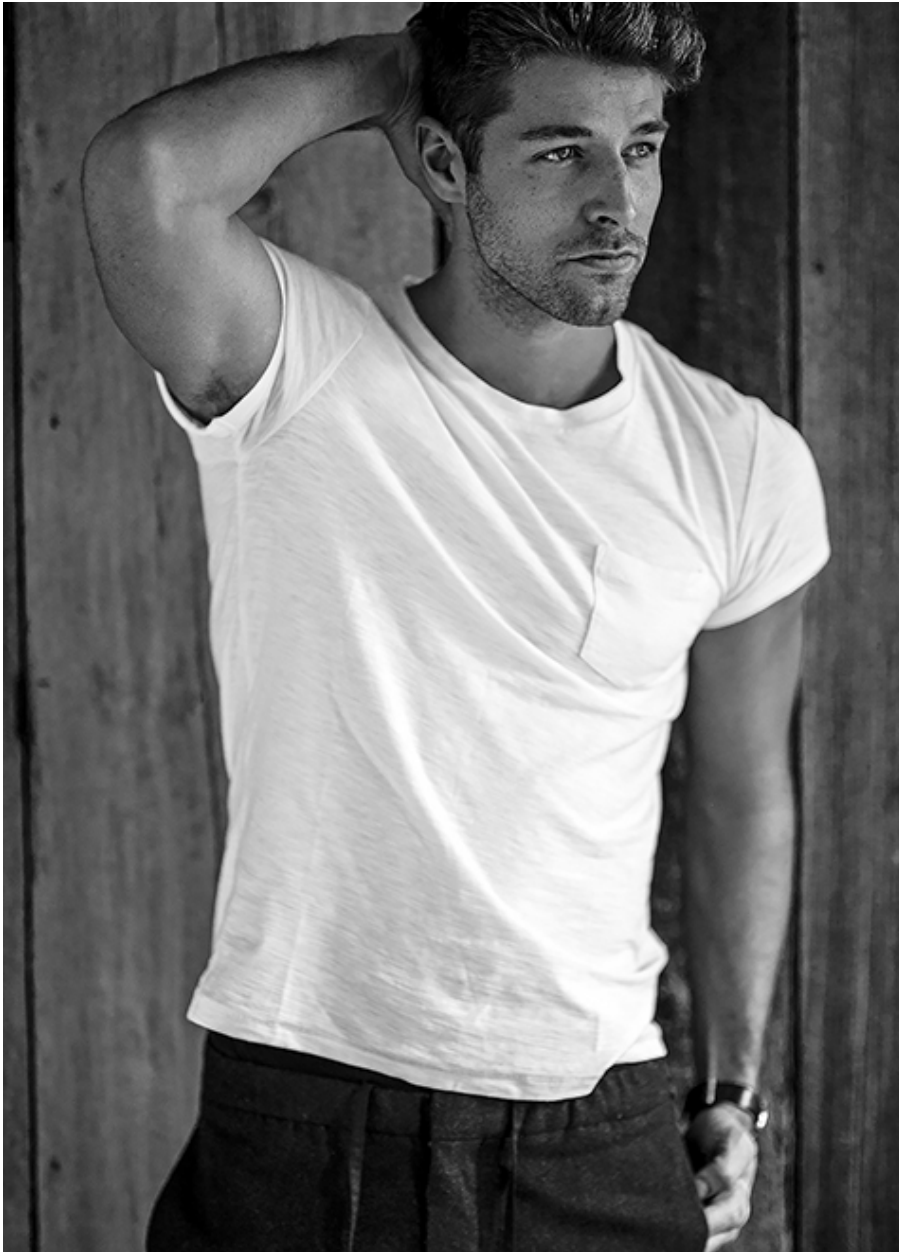

TUUR ROELS

VIVA
models

Height: 184 cm [6' 04"] | B/W/H: 100 83 104 [39" 33" 41"] | Size: 52 | Shoes: 45 | Hair: blond | Eyes: blue-grey

TUUR ROELS

Height: 184 cm [6' 04"] | B/W/H: 100 83 104 [39" 33" 41"] | Size: 52 | Shoes: 45 | Hair: blond | Eyes: blue-grey

TUUR ROELS

Height: 184 cm [6' 04"] | B/W/H: 100 83 104 [39" 33" 41"] | Size: 52 | Shoes: 45 | Hair: blond | Eyes: blue-grey

TUUR ROELS

Height: 184 cm [6' 04"] | B/W/H: 100 83 104 [39" 33" 41"] | Size: 52 | Shoes: 45 | Hair: blond | Eyes: blue-grey

TUUR ROELS

Height: 184 cm [6' 04"] | B/W/H: 100 83 104 [39" 33" 41"] | Size: 52 | Shoes: 45 | Hair: blond | Eyes: blue-grey